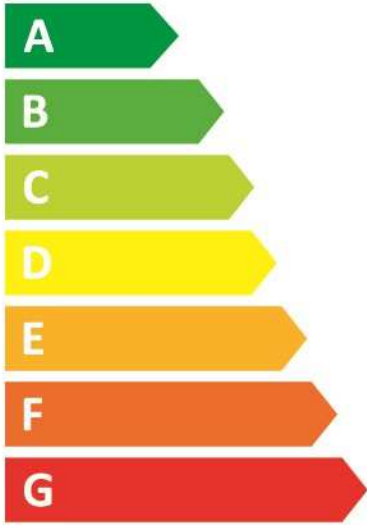

ENERG

beko

XWUE97273CSH2B 7001440085

A

49 kWh /

9,0 kg

3:38

40 L