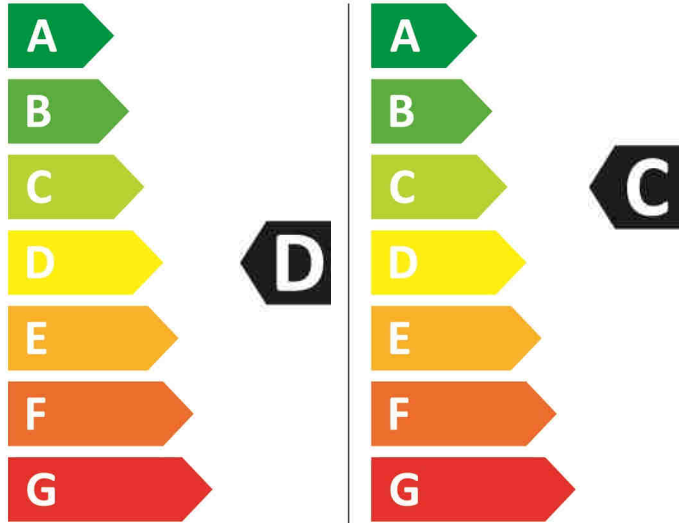

ENERG

beko

HTV 8716 X0 7161548200

🚰 264 kWh/100

🚰 62 kWh/100

5,0 kg 8,0 kg

53 L 40 L

7:55 3:38