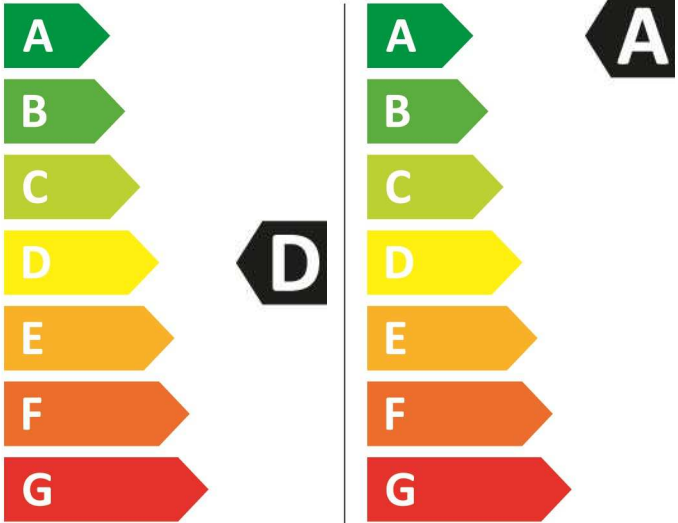

ENERG

arçelik

1280 YKM 7175722600

370 kWh/100

54 kWh/100

8,0 kg

12,0 kg

78 L