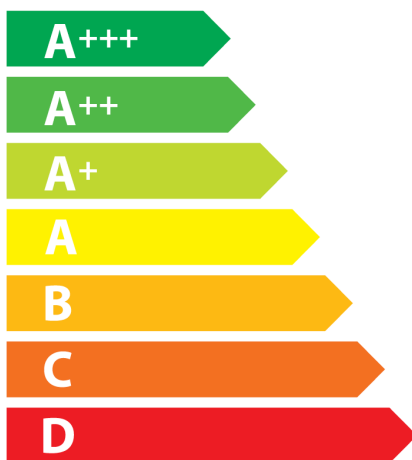

ENERG

енергия · ενέργεια
ENERJİ

Arçelik

P 24 YEI 8850691100

80
kWh/yıl

A circular icon containing a three-bladed fan symbol.

A B C D E F G

An icon of a standard incandescent lightbulb.

A B C D E F G

An icon showing water droplets falling from a horizontal surface.

A B C D E F G

An icon of a speaker with sound waves emanating from it.

68dB

SGM 2015/8