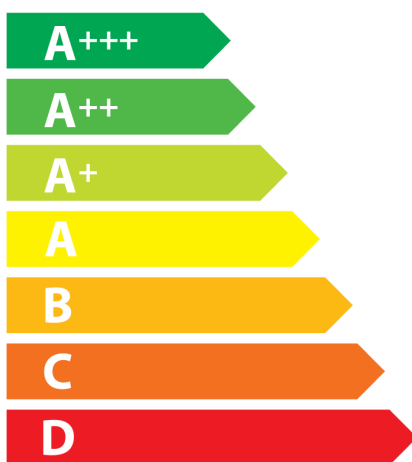

ENERG
енергия · ενέργεια
ENERJİ

Arçelik

P 36 YEI 8850721100

80
kWh/yıl

A circular icon containing a three-bladed fan symbol.

A B C D E F G

An icon of a standard incandescent lightbulb.

A B C D E F G

An icon showing water droplets falling from a horizontal surface with a textured pattern.

A B C D E F G

An icon of a speaker with sound waves emanating from it.

68dB

SGM 2015/8