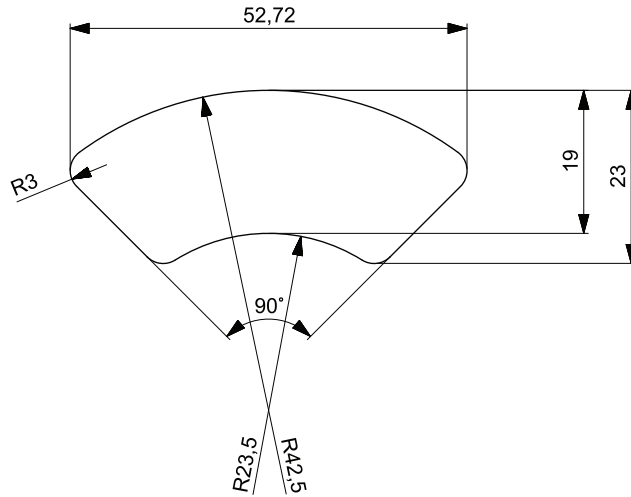

FK 6310 S

Rating Plate
Sticker Color : Pantone 877 C
Printig Color : Pantone Black C
Size : 52,72x23 mm R3
Scale : 1/1

Subject : Artwork type label

GRAPHIC APPLICATION	Group	Type	Model No	Program Type	Page No	Revision No.	Date
	SDA		FK 6310 S	AI PDF	01	00	06-09-23