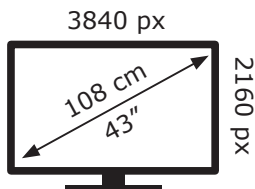

# ENERGY

ARÇELİK

A43K 791G HOTEL TV AF9T00

**55** kWh/1000h

ABCDEF**G**

**81** kWh/1000h

2019/2013