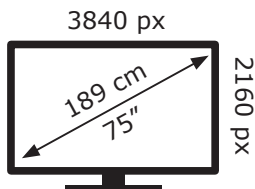

ENERGY

GRUNDIG

75 GHU 7000 B AP5T00

128 kWh/1000h

ABCDEF**G**

140 kWh/1000h

2019/2013