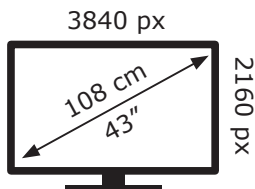

ENERGY

GRUNDIG

43 GHU 7500 B AP6T00

55 kWh/1000h

ABCDEF**G**

58 kWh/1000h

2019/2013