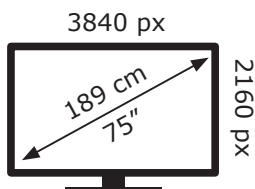

ENERGY

GRUNDIG

75 GHU 7505 B AR1T00

107 kWh/1000h

ABCDEF**G**

125 kWh/1000h

2019/2013