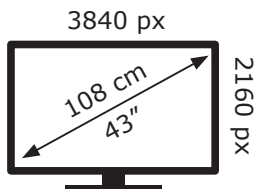

# ENERGY

**GRUNDIG**

RIO 43 GHU 8900 S AS7T00

**51** kWh/1000h

ABCDEF**G**

**83** kWh/1000h

2019/2013