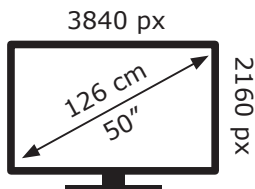

ENERGY

GRUNDIG

RIO 50 GHU 8900 S AS8T00

59 kWh/1000h

ABCDEF**G**

84 kWh/1000h

2019/2013