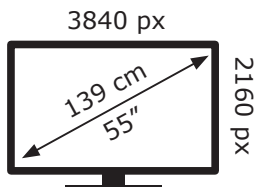

ENERGY

Beko

B55 D 895 A AT6T00

77 kWh/1000h

ABCDEF**G**

115 kWh/1000h

2019/2013