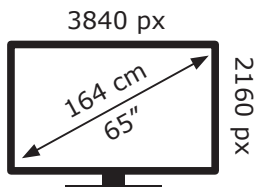

ENERGY

Beko

B65 D 895 A AT7T00

101 kWh/1000h

ABCDEF**G**

105 kWh/1000h

2019/2013