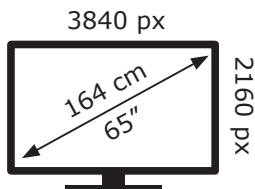

# ENERGY

**Beko**

B65 D 895 A AT7T00

**101** kWh/1000h

ABCDEF**G**

**130** kWh/1000h

2019/2013