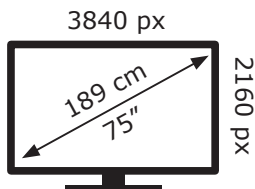

# ENERGY

**Beko**

B75 D 895 A AT8T00

**107** kWh/1000h

ABCDEF**G**

**195** kWh/1000h

2019/2013