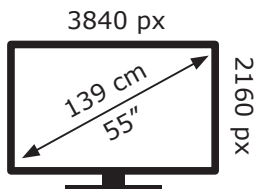

ENERGY

Beko

B55 C 985 BE AV8T00

81 kWh/1000h

ABCDEF**G**

110 kWh/1000h

2019/2013