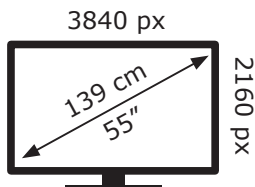

# ENERG

ARÇELİK

A55 OLED C 970 BE AZ4T00

**84** kWh/1000h

ABCDEF**G**

**87** kWh/1000h

2019/2013