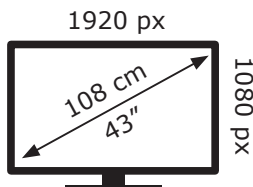

# ENERG

**ARÇELİK**

A43K 692G HOTEL TV BG8T00

**45** kWh/1000h

ABCDEF**G**

**47** kWh/1000h

2019/2013