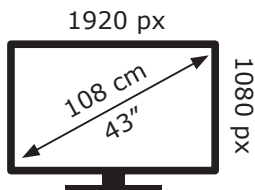

# ENERG

ARÇELİK

A43K 584 HOTEL TV BH8T00

**45** kWh/1000h

2019/2013