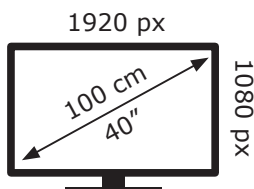

ENERGY

GRUNDIG

40 GHF 6500 B BL6T00

36 kWh/1000h

ABCDEF**G**

38 kWh/1000h

2019/2013