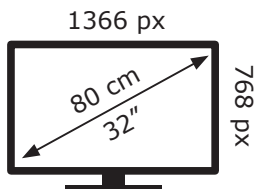

ENERGY

GRUNDIG

MUNICH 32 GHH 6900 B BT8T00

27 kWh/1000h

ABCDEF**G**

29 kWh/1000h

2019/2013