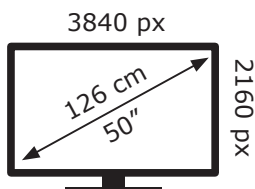

ENERGY

ARÇELİK

A50 D 986 S CD4T00

61 kWh/1000h

ABCDEF**G**

99 kWh/1000h

2019/2013