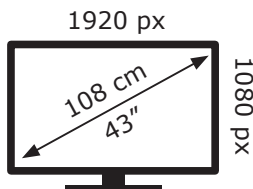

ENERGY

Beko

B43 D 500 B CF6T00

45 kWh/1000h

ABCDEF**G**

49 kWh/1000h

2019/2013