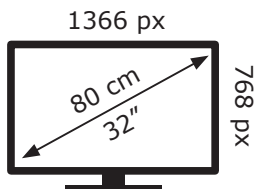

ENERG

ARÇELİK

A32K 586 HOTEL TV CG4T00

27 kWh/1000h

ABCDEF**G**

28 kWh/1000h

2019/2013