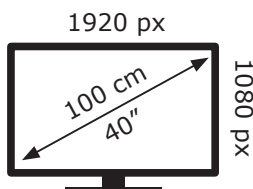

ENERGY

ARÇELİK

A40K 586 HOTEL TV CG5T00

37 kWh/1000h

ABCDEF**G**

38 kWh/1000h

2019/2013