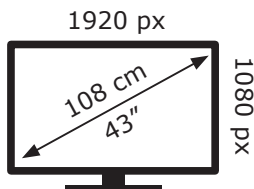

ENERGY

ARÇELİK

A43K 586 HOTEL TV CG6T00

34 kWh/1000h

ABCD **E** FG

35 kWh/1000h

2019/2013