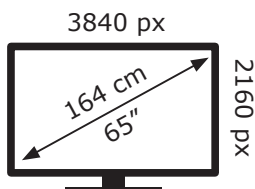

ENERGY

GRUNDIG

65 GHU 8000 CJ9T00

101 kWh/1000h

ABCDEF**G**

130 kWh/1000h

2019/2013