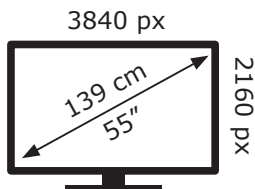

ENERGY

GRUNDIG

MONACO 55 GHQ 9550 CP7T00

83 kWh/1000h

ABCDEF**G**

160 kWh/1000h

2019/2013