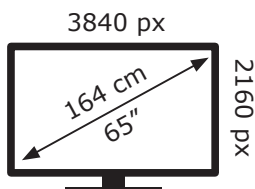

ENERGY

GRUNDIG

MONACO 65 GHQ 9550 CP8T00

102 kWh/1000h

ABCDEF**G**

200 kWh/1000h

2019/2013