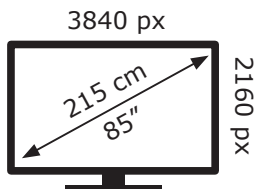

ENERGY

BEKO

B85 N 995 X CS4T00

150 kWh/1000h

ABCDEF**G**

260 kWh/1000h

2019/2013