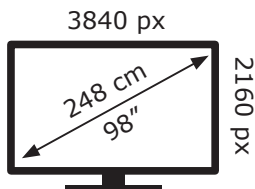

ENERGY

GRUNDIG

98 GHQ 9501 CS7T00

195 kWh/1000h

ABCDEF**G**

450 kWh/1000h

2019/2013