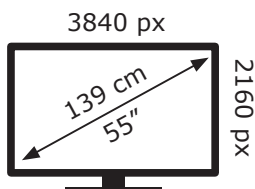

ENERGY

ARÇELİK

A55 OLED D 975 A CV7T00

77 kWh/1000h

ABCDEF**G**

180 kWh/1000h

2019/2013