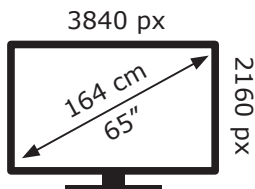

ENERGY

ARÇELİK

A65 OLED D 975 A CV8T00

102 kWh/1000h

ABCDEF**G**

210 kWh/1000h

2019/2013