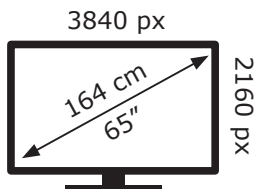

ENERGY

Beko

B65 OLED D 975 A CW1T00

102 kWh/1000h

ABCDEF**G**

210 kWh/1000h

2019/2013