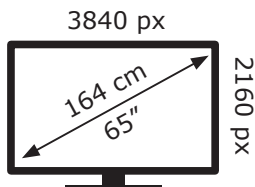

# ENERGY

**GRUNDIG**

DUBAI 65 GHO 9905 CW2T00

**102** kWh/1000h

ABCDEF**G**

**240** kWh/1000h

2019/2013