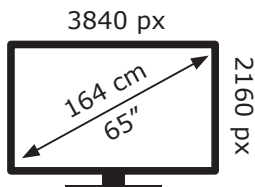

ENERGY

GRUNDIG

65 GHO 9900 CW4T00

102 kWh/1000h

ABCDEF**G**

240 kWh/1000h

2019/2013