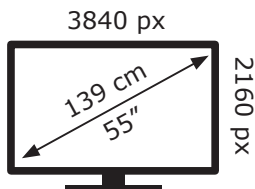

ENERG

GRUNDIG

55 GHO 9700 CW5T00

77 kWh/1000h

ABCDEF**G**

180 kWh/1000h

2019/2013