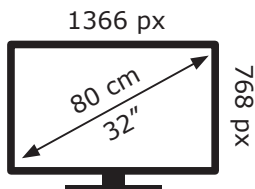

ENERGY

GRUNDIG

Hamburg 32 GIH 5500 CY4T00

27 kWh/1000h

ABCDEF**G**

32 kWh/1000h

2019/2013