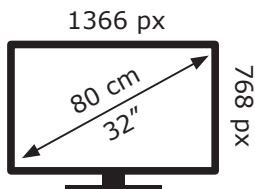

ENERGY

Beko

B32 D 561 B CY6T00

27 kWh/1000h

ABCDEF**G**

32 kWh/1000h

2019/2013