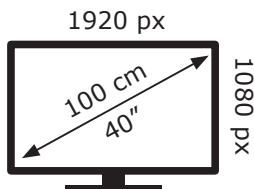

# ENERGY

ARÇELİK

A40K 694G HOTEL TV DB5T00

**37** kWh/1000h

ABCDEF**G**

**45** kWh/1000h

2019/2013