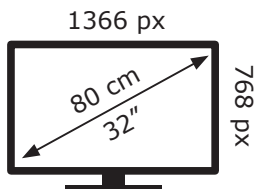

ENERGY

Beko

B32K 694G HOTEL TV DB7T00

27 kWh/1000h

ABCDEF**G**

30 kWh/1000h

2019/2013