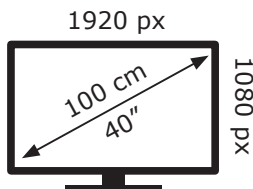

ENERGY

Beko

B40K 694G HOTEL TV DB8T00

37 kWh/1000h

ABCDEF**G**

45 kWh/1000h

2019/2013