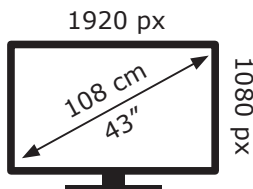

ENERGY

Beko

B43K 694G HOTEL TV DB9T00

34 kWh/1000h

ABCD **E** FG

37 kWh/1000h

2019/2013