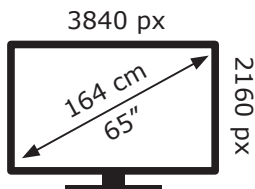

ENERGY

MIAMI 65 GGU 9765 A
DCJ000

GRUNDIG

111 kWh/1000h

ABCDEF**G**

145 kWh/1000h

2019/2013