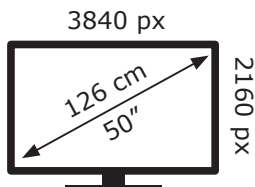

ENERGY

ARÇELİK

A50 C 890 A DFB000

54 kWh/1000h

ABCDEF**G**

74 kWh/1000h

2019/2013