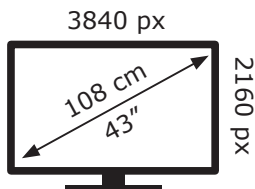

# ENERGY

**Beko**

B43 C 890 A DFH000

**51** kWh/1000h

ABCDEF**G**

**71** kWh/1000h

2019/2013