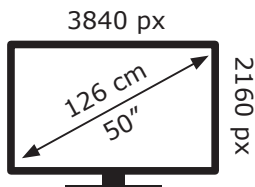

ENERGY

Beko

B50 C 890 A DFJ000

54 kWh/1000h

ABCDEF**G**

74 kWh/1000h

2019/2013