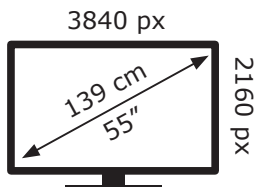

ENERGY

Beko

B55 C 890 A DFK000

64 kWh/1000h

ABCDEF**G**

84 kWh/1000h

2019/2013