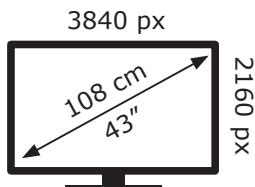

ENERGY

ROMA 43 GGU 7905 A
DFM000

GRUNDIG

51 kWh/1000h

ABCDEF**G**

71 kWh/1000h

2019/2013